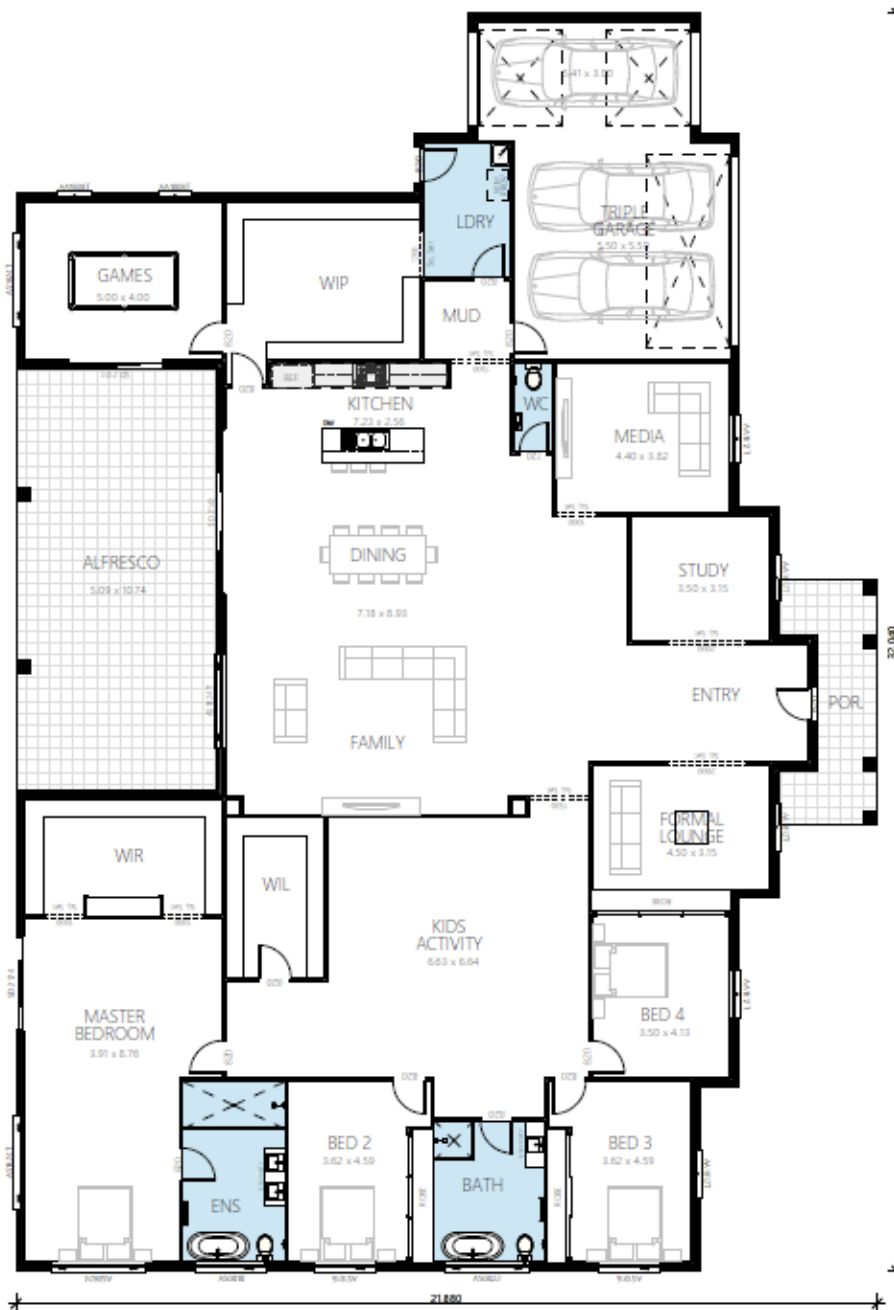

REGAL 38

acreage

SIMPLY
HOMES NSW

 4
  2
  2
  357m²

GARAGE	32.89m ²	GROUND FLOOR	282.19m ²
ALFRESCO	38.67m ²	OVERALL WIDTH	24.36m
PORCH	3.48m ²	OVERALL LENGTH	17.98m

IMPORTANT NOTICE: Images in this brochure and floor plans are only a guide. All measurements are approximate only and based on classic facades. For more details on home and facade pricing, please speak to one of our consultants.

REGAL 59

acreage

SIMPLY
HOMES NSW

 4
  2.5
  3
  556m²

GARAGE	51.14m ²	GROUND FLOOR	438.14m ²
ALFRESCO	54.67m ²	OVERALL WIDTH	32.04m
PORCH	12.12m ²	OVERALL LENGTH	21.88m

IMPORTANT NOTICE: Images in this brochure and floor plans are only a guide. All measurements are approximate only and based on classic facades. For more details on home and facade pricing, please speak to one of our consultants.