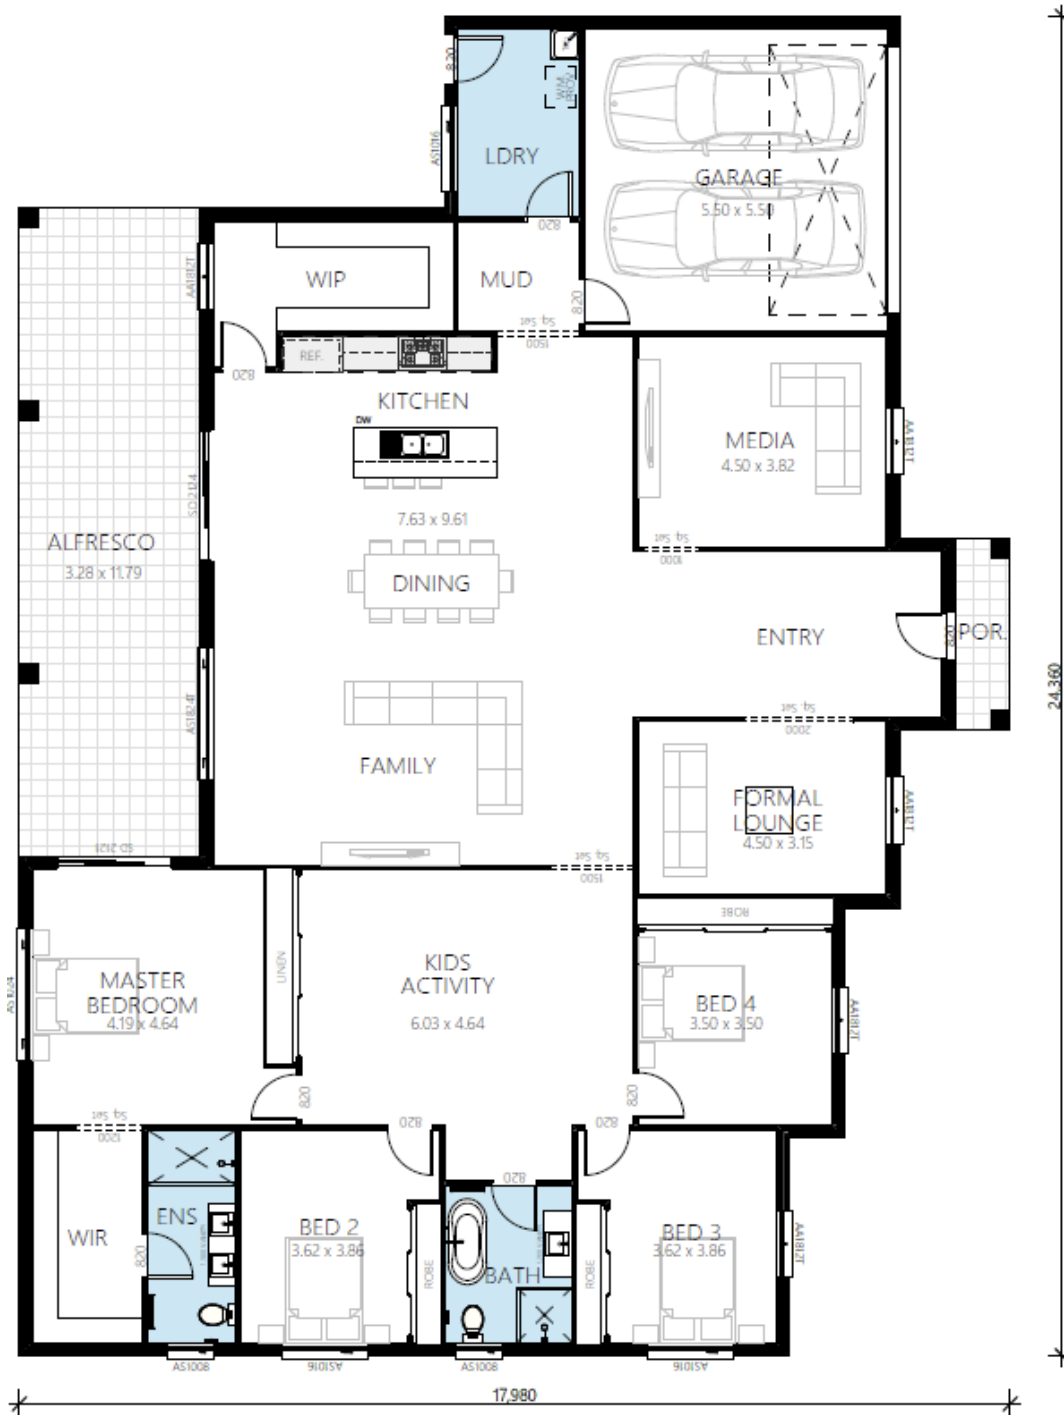

REGAL 38

acreage

SIMPLY
HOMES NSW

 4
  2
  2
  357m²

GARAGE	32.89m ²	GROUND FLOOR	282.19m ²
ALFRESCO	38.67m ²	OVERALL WIDTH	24.36m
PORCH	3.48m ²	OVERALL LENGTH	17.98m

IMPORTANT NOTICE: Images in this brochure and floor plans are only a guide. All measurements are approximate only and based on classic facades. For more details on home and facade pricing, please speak to one of our consultants.

REGAL 59

acreage

SIMPLY
HOMES NSW

 4
  2.5
  3
  556m²

GARAGE	51.14m ²	GROUND FLOOR	438.14m ²
ALFRESCO	54.67m ²	OVERALL WIDTH	32.04m
PORCH	12.12m ²	OVERALL LENGTH	21.88m

IMPORTANT NOTICE: Images in this brochure and floor plans are only a guide. All measurements are approximate only and based on classic facades. For more details on home and facade pricing, please speak to one of our consultants.