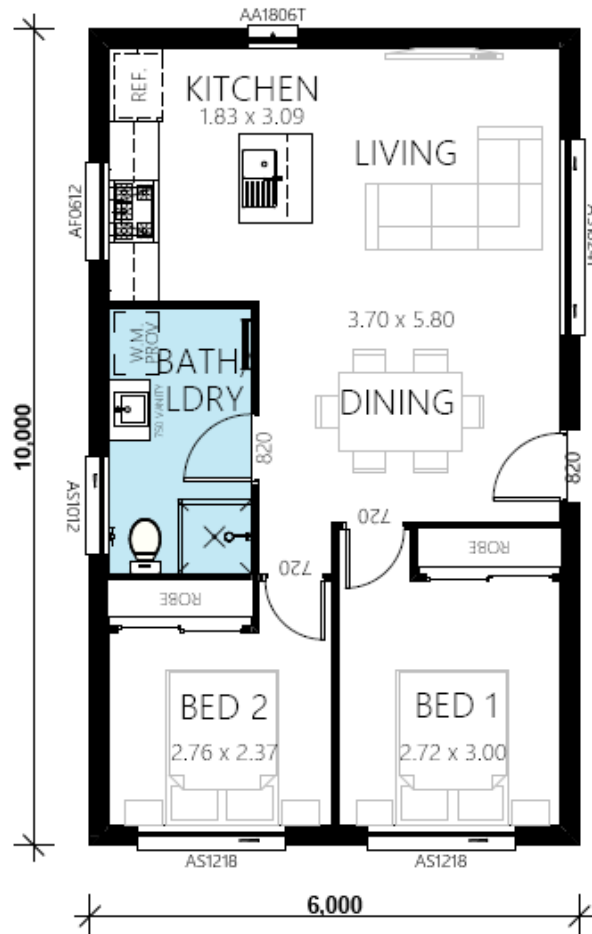

# NEO

granny flat

GROUND FLOOR	60.00m <sup>2</sup>
OVERALL WIDTH	6.00m
OVERALL LENGTH	10.00m