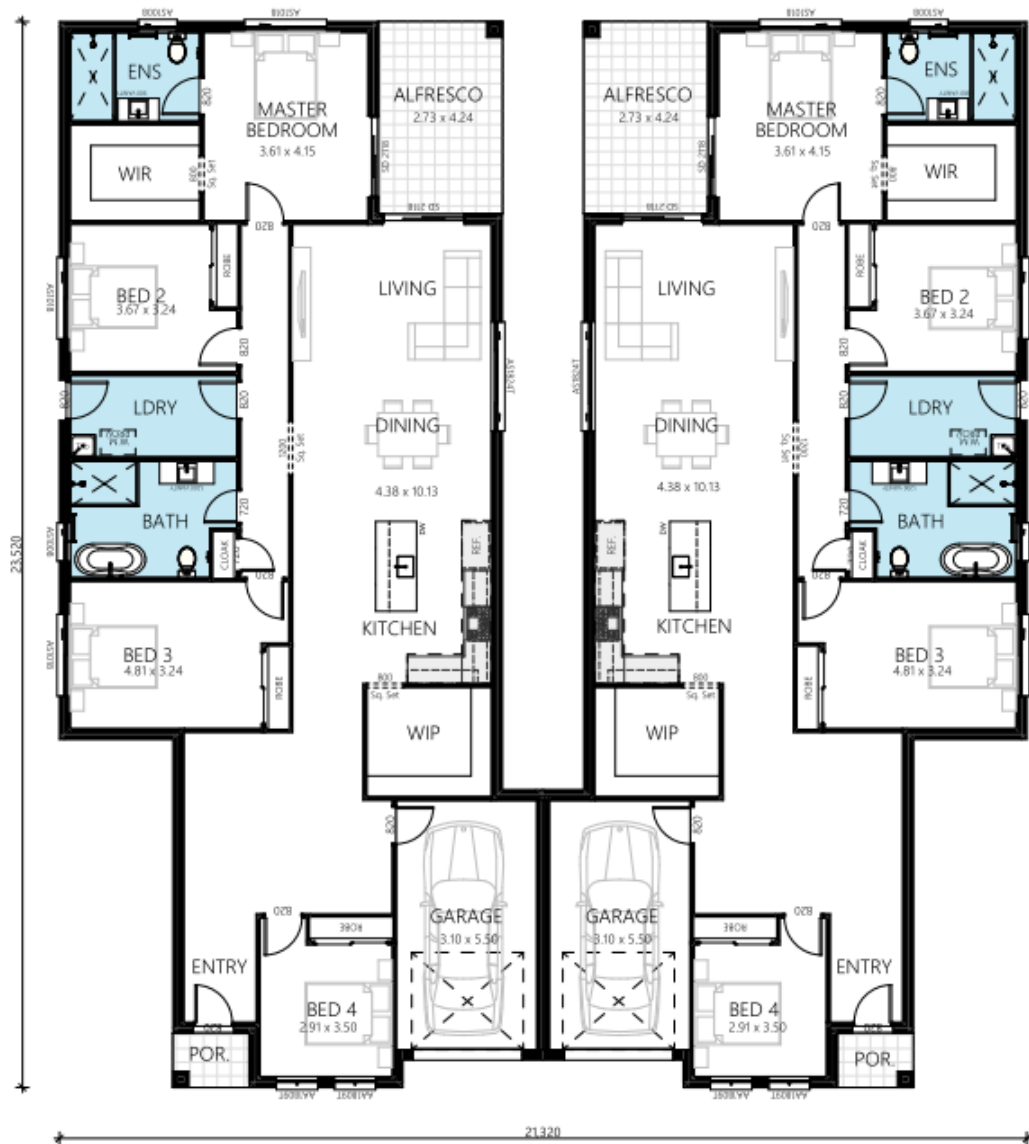

MERCURY 46

dual occupancy

SIMPLY
HOMES NSW

8 4 2 428m²

GARAGE
ALFRESCO
PORCH

37.06m²
23.16m²
4.02m²

GROUND FLOOR
OVERALL WIDTH
OVERALL LENGTH

364.55m²
21.32m
23.52m

IMPORTANT NOTICE: Images in this brochure and floor plans are only a guide. All measurements are approximate only and based on classic facades. For more details on home and facade pricing, please speak to one of our consultants.