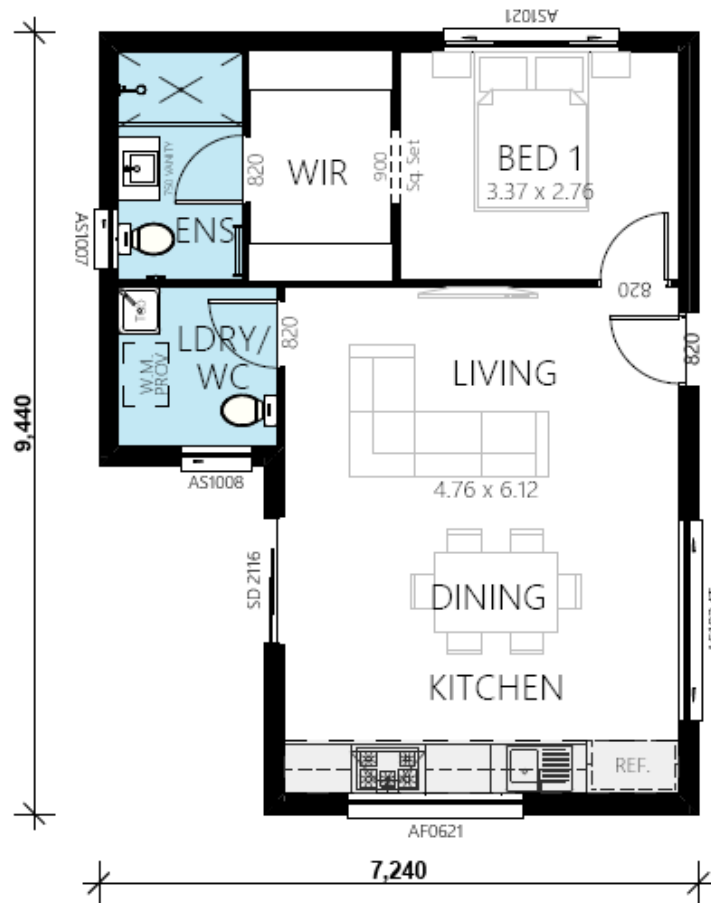

LEO

granny flat

1 1.5 - 59m²

GROUND FLOOR	59.95m ²
OVERALL WIDTH	7.24m
OVERALL LENGTH	9.44m