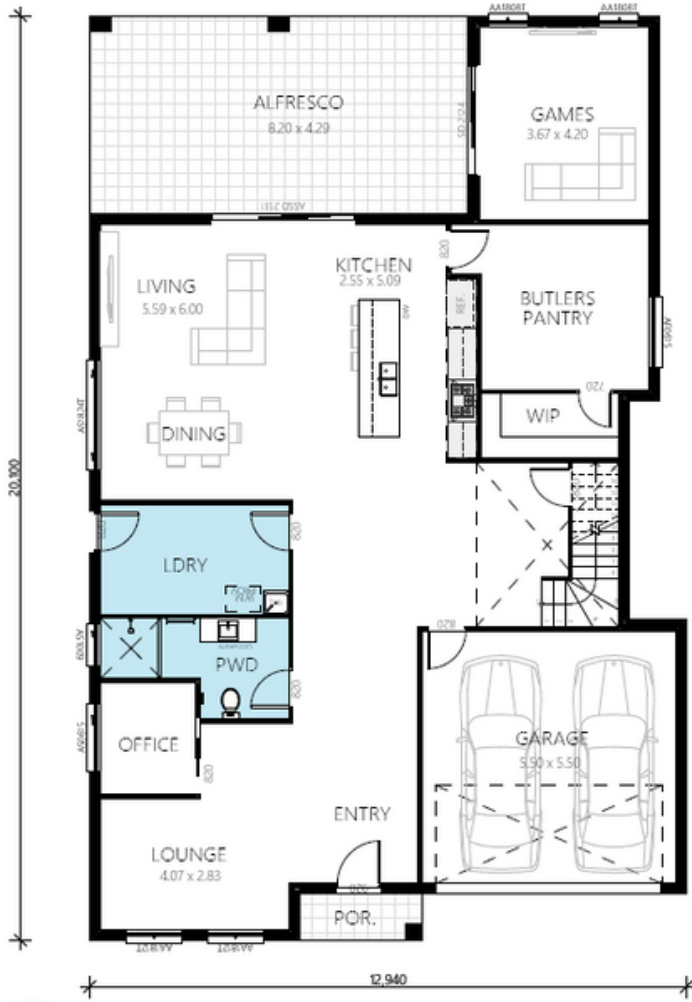

FRESNO 45

double storey

SIMPLY
HOMES NSW

 4
  3
  2
  419m²

GARAGE
ALFRESCO
PORCH

33.19m²
35.18m²
2.65m²

OVERALL WIDTH
OVERALL LENGTH

12.94m
20.10m