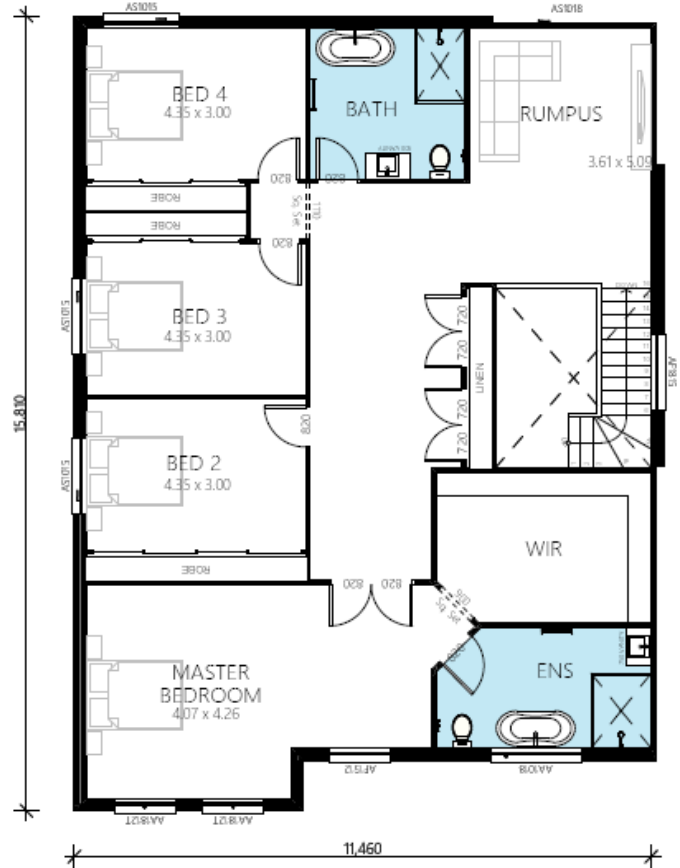

FRESNO 45

double storey

SIMPLY
HOMES NSW

 4
  3
  2
  419m²

GARAGE
ALFRESCO
PORCH

33.19m²
35.18m²
2.65m²

OVERALL WIDTH
OVERALL LENGTH

12.94m
20.10m