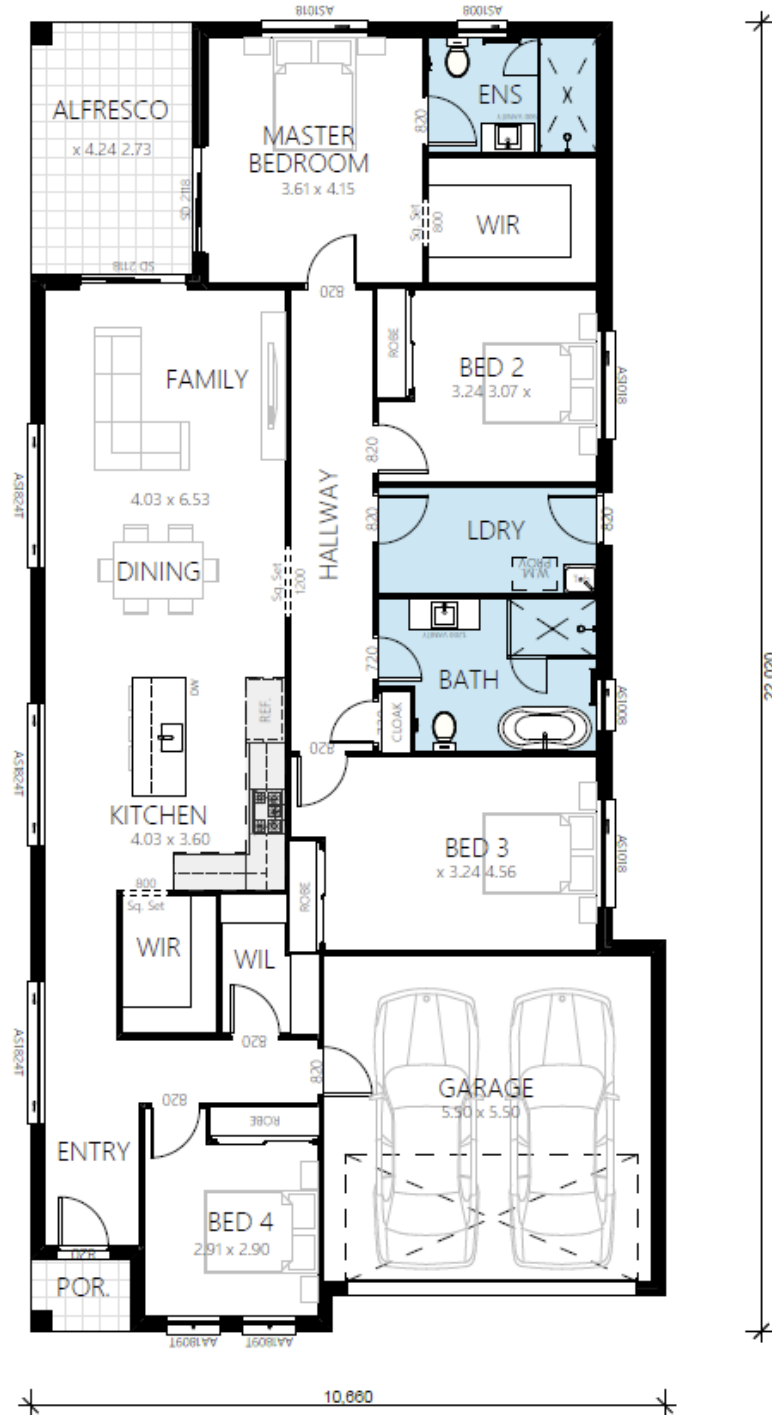

FAIRBANK 23

single storey

SIMPLY
HOMES NSW

 4
  2
  2
  217m²

GARAGE	33.11m ²	GROUND FLOOR	170.78m ²
ALFRESCO	11.58m ²	OVERALL WIDTH	10.66m
PORCH	2.02m ²	OVERALL LENGTH	22.02m

IMPORTANT NOTICE: Images in this brochure and floor plans are only a guide. All measurements are approximate only and based on classic facades. For more details on home and facade pricing, please speak to one of our consultants.