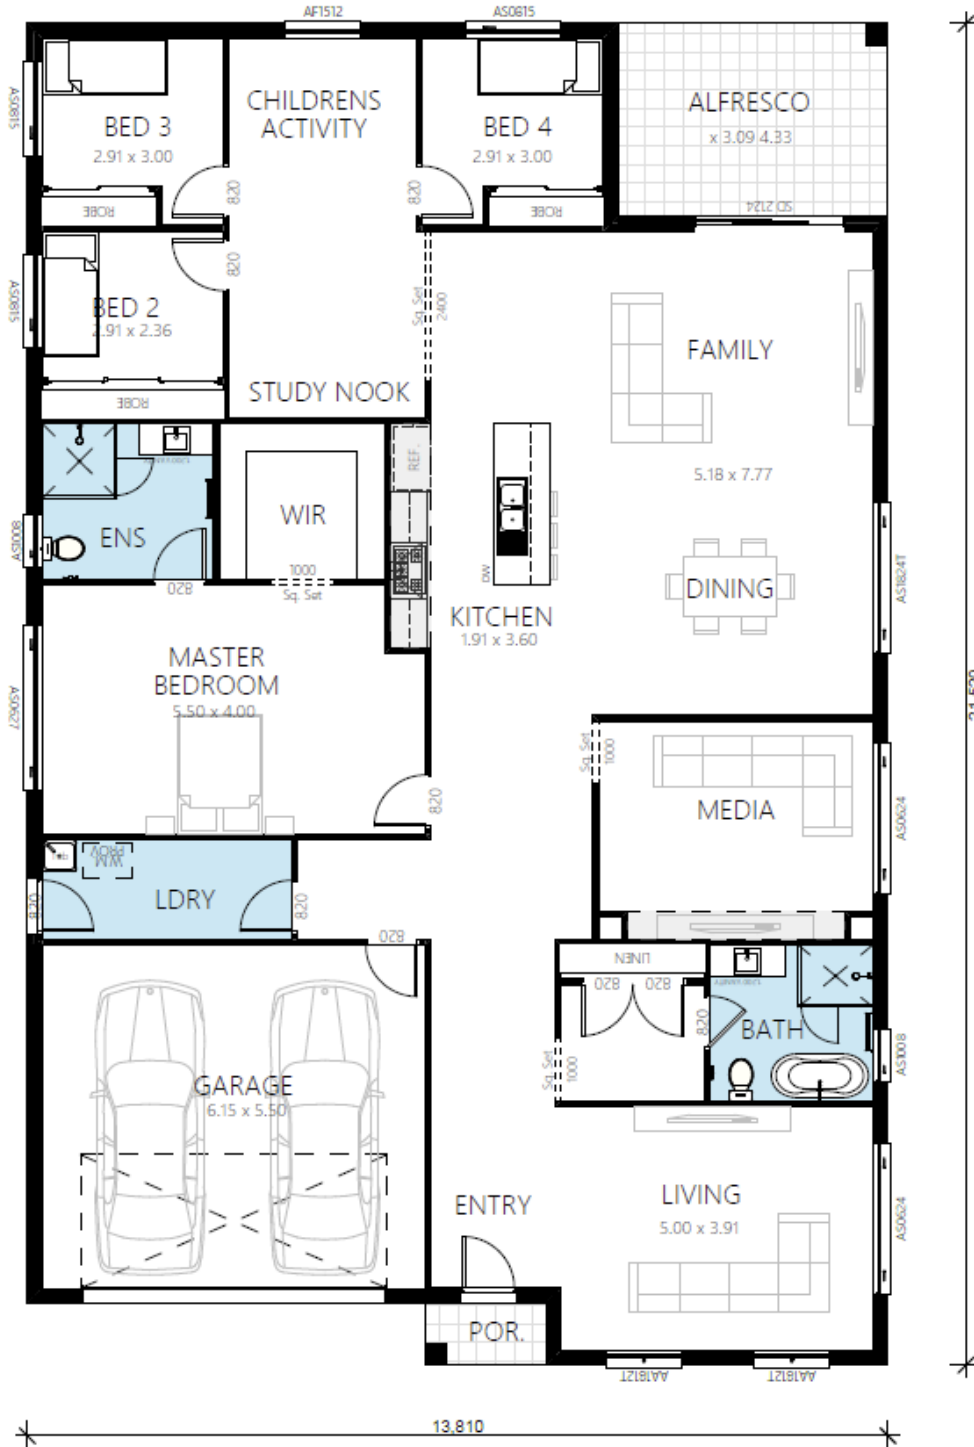

EDEN 31

single storey

SIMPLY
HOMES NSW

 4
  2
  2
  290m²

GARAGE
ALFRESCO
PORCH

36.61m²
13.38m²
1.94m²

GROUND FLOOR
OVERALL WIDTH
OVERALL LENGTH

238.87m²
13.81m
21.52m