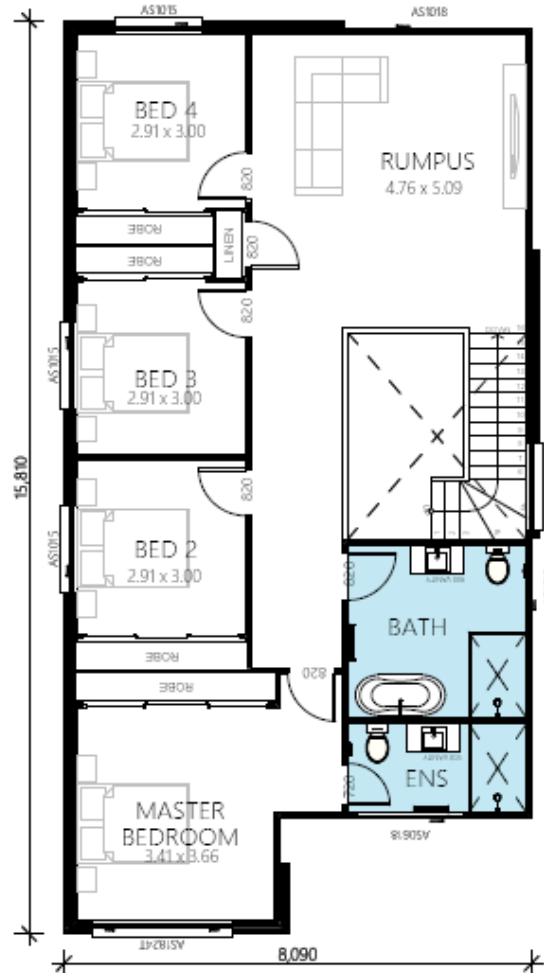

# ECHO 28

double storey

**SIMPLY**  
HOMES NSW

 4
  2.5
  2
  280m<sup>2</sup>

GARAGE  
 ALFRESCO  
 PORCH

33.19m<sup>2</sup>  
 13.21m<sup>2</sup>  
 1.33m<sup>2</sup>

OVERALL WIDTH  
 OVERALL LENGTH

9.48m  
 18.60m