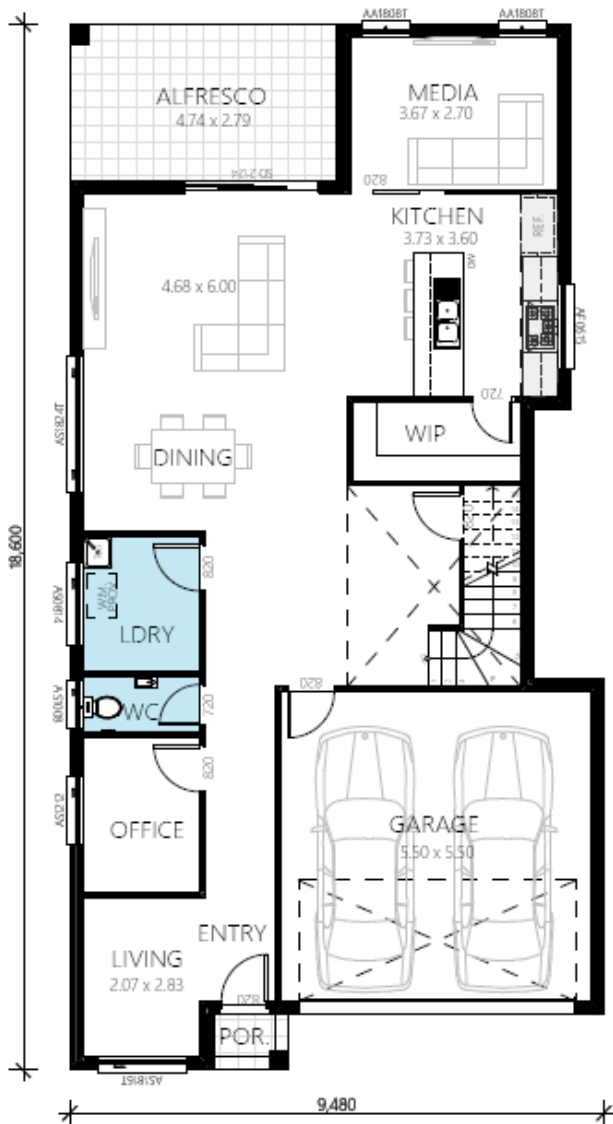

# ECHO 28

double storey

**SIMPLY**  
HOMES NSW

 4
  2.5
  2
  280m<sup>2</sup>

GARAGE  
 ALFRESCO  
 PORCH

33.19m<sup>2</sup>  
 13.21m<sup>2</sup>  
 1.33m<sup>2</sup>

OVERALL WIDTH  
 OVERALL LENGTH

9.48m  
 18.60m