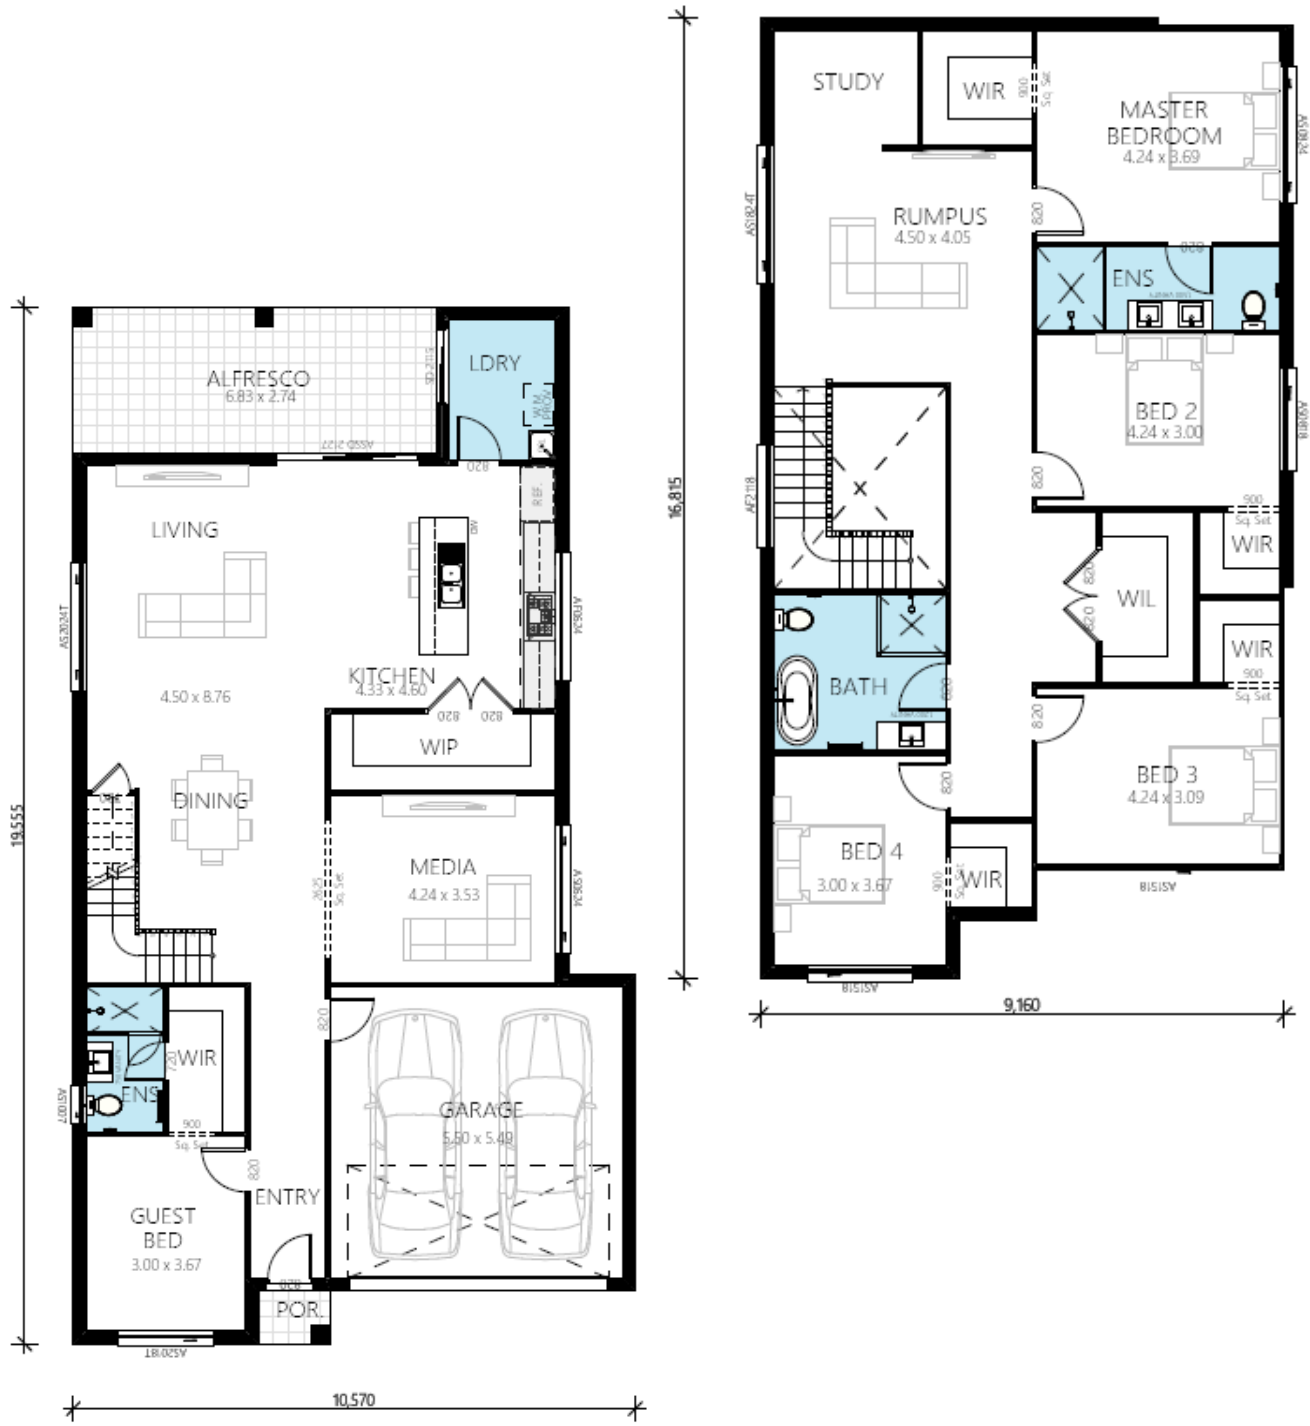

DENMARK 35

double storey

SIMPLY
HOMES NSW

 5
  3
  2
  320m²

GARAGE
ALFRESCO
PORCH

33.19m²
18.71m²
1.35m²

OVERALL WIDTH
OVERALL LENGTH

10.57m
19.55m

IMPORTANT NOTICE: Images in this brochure and floor plans are only a guide. All measurements are approximate only and based on classic facades. For more details on home and facade pricing, please speak to one of our consultants.