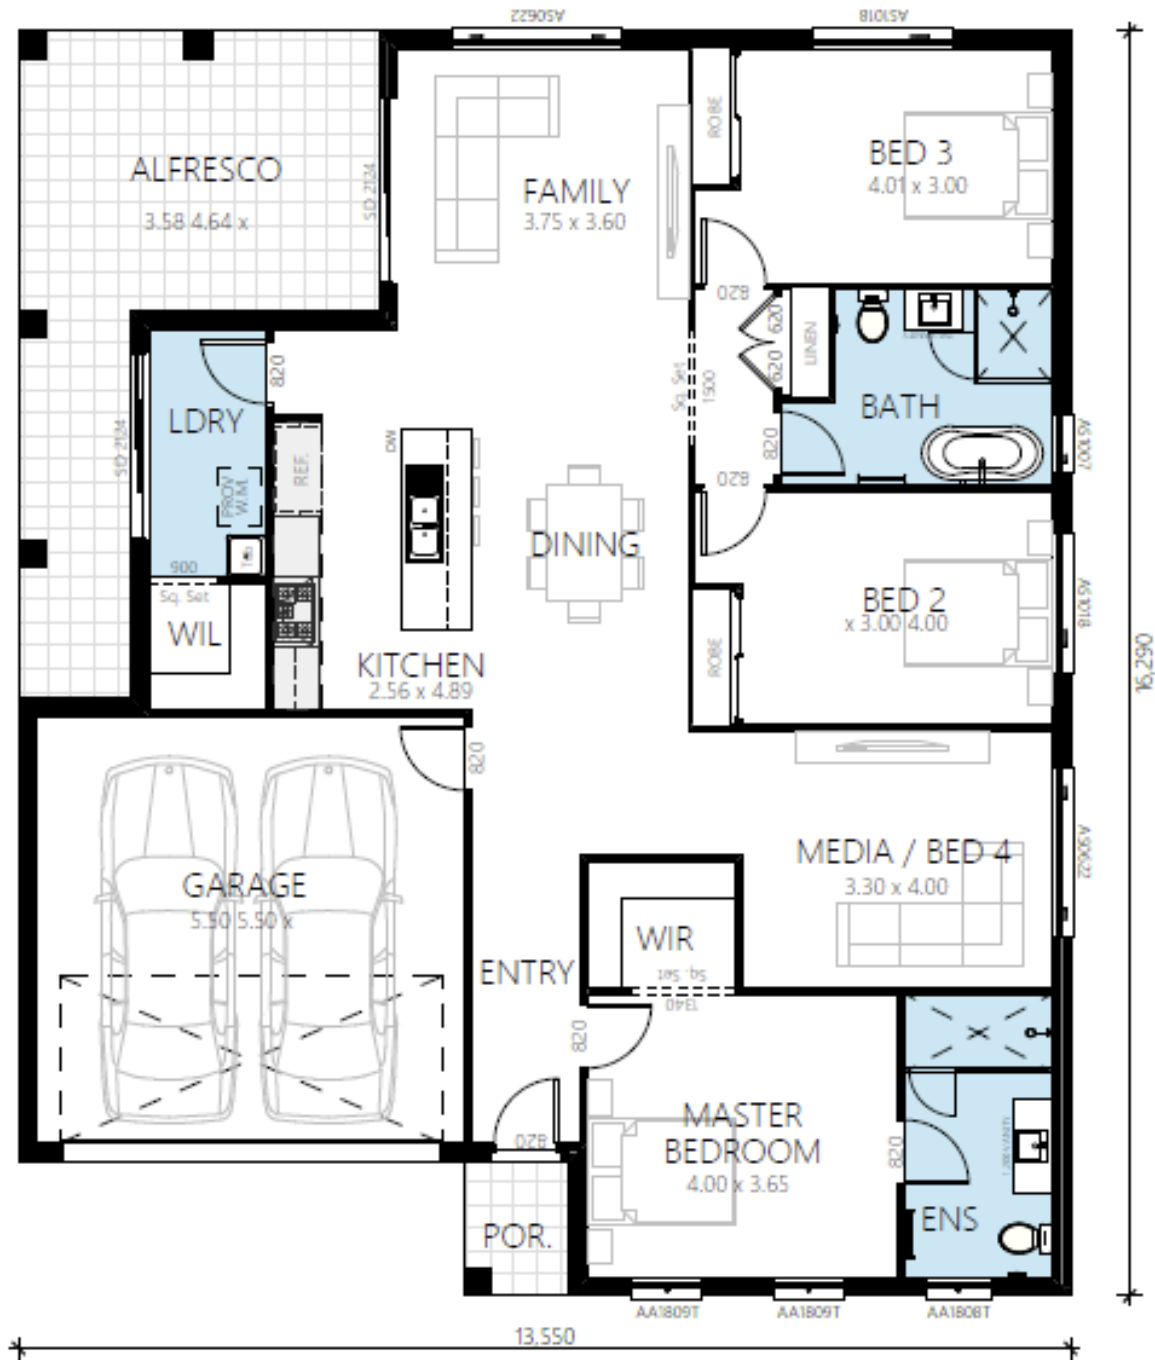

# CABALLO 22

single storey

**SIMPLY**  
HOMES NSW

 4
  2
  2
  210m<sup>2</sup>

|          |                     |                |                      |
|----------|---------------------|----------------|----------------------|
| GARAGE   | 33.03m <sup>2</sup> | GROUND FLOOR   | 151.28m <sup>2</sup> |
| ALFRESCO | 23.88m <sup>2</sup> | OVERALL WIDTH  | 13.55m               |
| PORCH    | 2.35m <sup>2</sup>  | OVERALL LENGTH | 16.29m               |

IMPORTANT NOTICE: Images in this brochure and floor plans are only a guide. All measurements are approximate only and based on classic facades. For more details on home and facade pricing, please speak to one of our consultants.