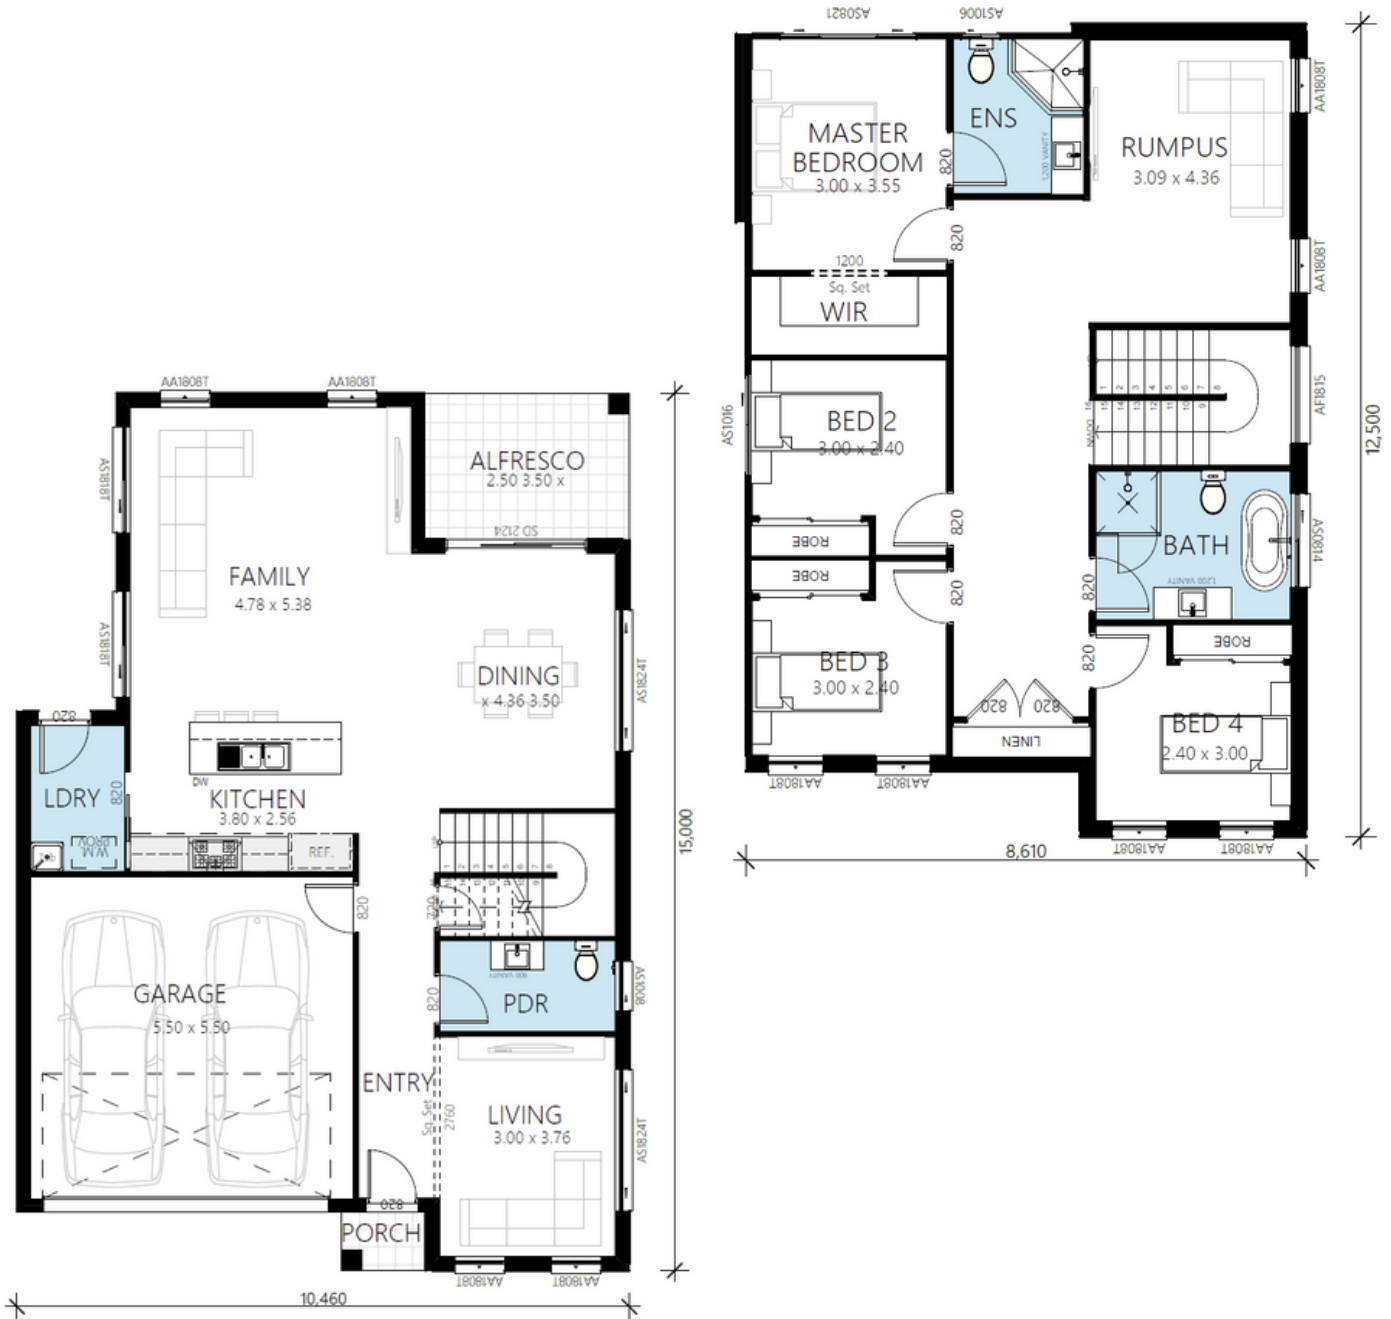

# BROOKLYN 26

double storey

**SIMPLY**  
HOMES NSW

4 2.5 2 244m<sup>2</sup>

GARAGE  
ALFRESCO  
PORCH

31.74m<sup>2</sup>  
8.75m<sup>2</sup>  
1.44m<sup>2</sup>

OVERALL WIDTH  
OVERALL LENGTH

10.46m  
15.00m