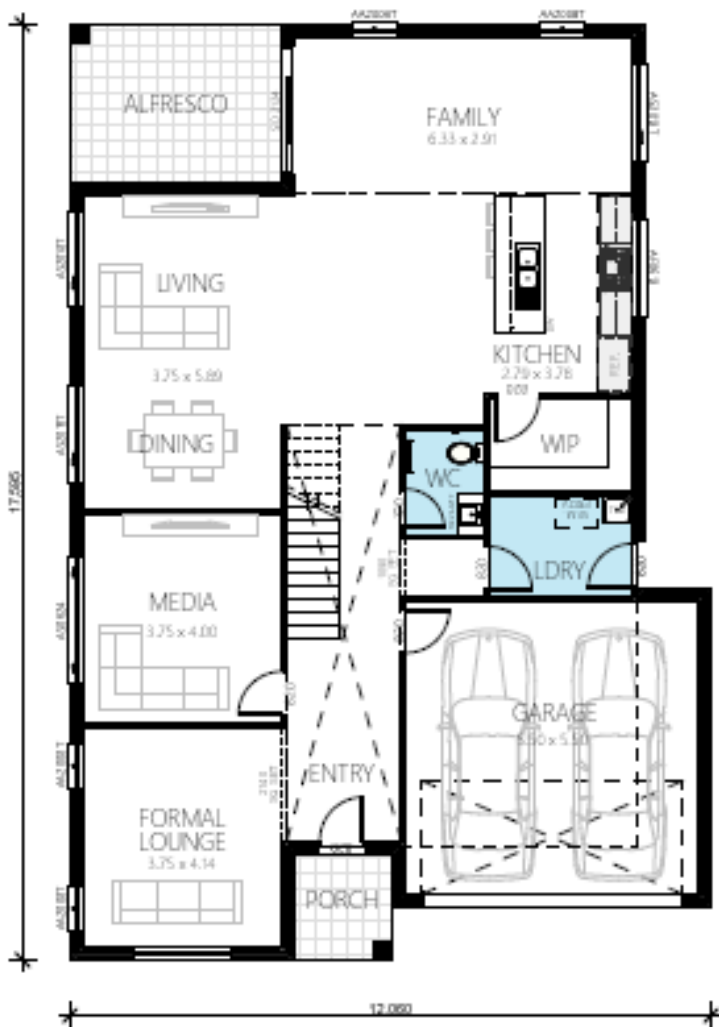

AMSTERDAM 36

double storey

SIMPLY
HOMES NSW

4 2.5 2 335m²

GARAGE
ALFRESCO
PORCH

33.43m²
12.00m²
3.70m²

OVERALL WIDTH
OVERALL LENGTH

12.06m
17.59m

IMPORTANT NOTICE: Images in this brochure and floor plans are only a guide. All measurements are approximate only and based on classic facades. For more details on home and facade pricing, please speak to one of our consultants.

AMSTERDAM 39

double storey

SIMPLY
HOMES NSW

4 2.5 2 368m²

GARAGE
ALFRESCO
PORCH

33.43m²
12.00m²
3.70m²

OVERALL WIDTH
OVERALL LENGTH

12.06m
17.59m

AMSTERDAM 45

double storey

SIMPLY
HOMES NSW

 5
  3.5
  2
  419m²

GARAGE	33.43m ²	OVERALL WIDTH	12.06m
ALFRESCO	32.43m ²	OVERALL LENGTH	22.79m
PORCH	4.63m ²		

IMPORTANT NOTICE: Images in this brochure and floor plans are only a guide. All measurements are approximate only and based on classic facades. For more details on home and facade pricing, please speak to one of our consultants.