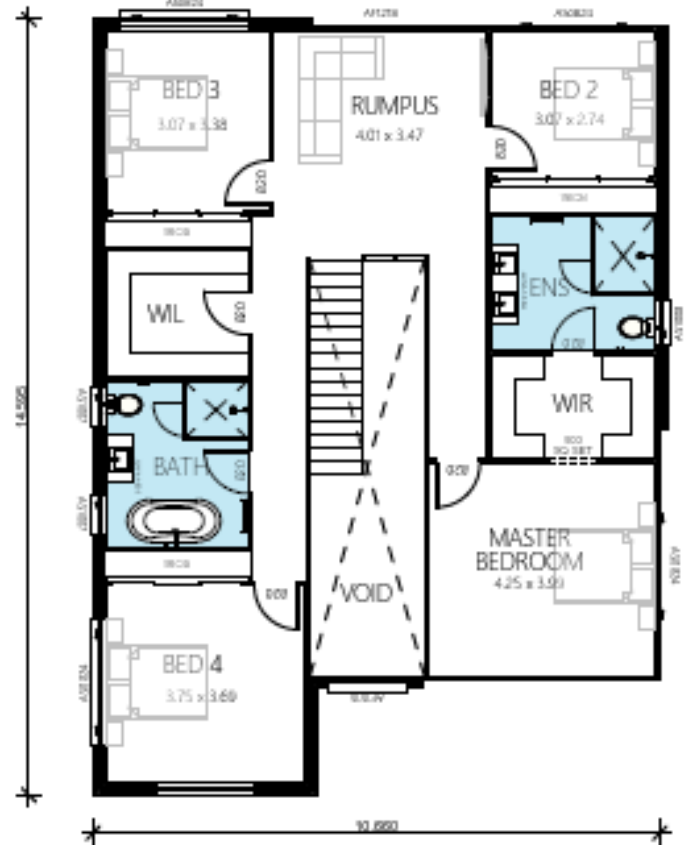

AMSTERDAM 36

double storey

SIMPLY
HOMES NSW

4 2.5 2 335m²

GARAGE
ALFRESCO
PORCH

33.43m²
12.00m²
3.70m²

OVERALL WIDTH
OVERALL LENGTH

12.06m
17.59m

IMPORTANT NOTICE: Images in this brochure and floor plans are only a guide. All measurements are approximate only and based on classic facades. For more details on home and facade pricing, please speak to one of our consultants.

AMSTERDAM 39

double storey

SIMPLY
HOMES NSW

4 2.5 2 368m²

GARAGE
ALFRESCO
PORCH

33.43m²
12.00m²
3.70m²

OVERALL WIDTH
OVERALL LENGTH

12.06m
17.59m