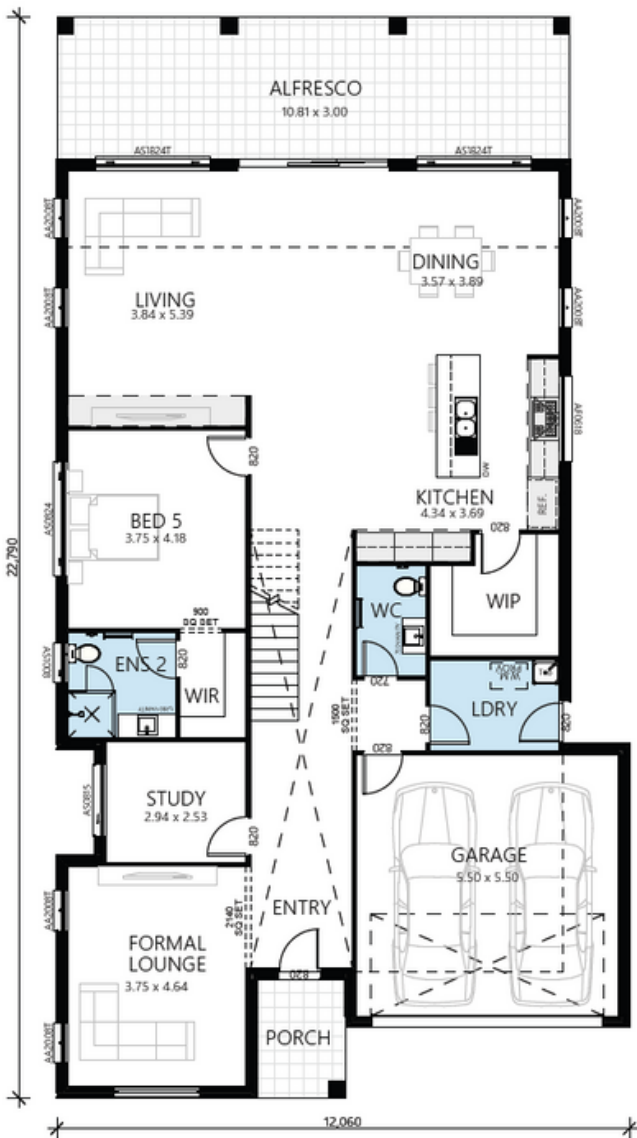

AMSTERDAM 36

double storey

SIMPLY
HOMES NSW

4 2.5 2 335m²

GARAGE
ALFRESCO
PORCH

33.43m²
12.00m²
3.70m²

OVERALL WIDTH
OVERALL LENGTH

12.06m
17.59m

AMSTERDAM 39

double storey

SIMPLY
HOMES NSW

4 2.5 2 368m²

GARAGE
ALFRESCO
PORCH

33.43m²
12.00m²
3.70m²

OVERALL WIDTH
OVERALL LENGTH

12.06m
17.59m

IMPORTANT NOTICE: Images in this brochure and floor plans are only a guide. All measurements are approximate only and based on classic facades. For more details on home and facade pricing, please speak to one of our consultants.

AMSTERDAM 45

double storey

SIMPLY
HOMES NSW

 5
  3.5
  2
  419m²

GARAGE	33.43m ²	OVERALL WIDTH	12.06m
ALFRESCO	32.43m ²	OVERALL LENGTH	22.79m
PORCH	4.63m ²		

IMPORTANT NOTICE: Images in this brochure and floor plans are only a guide. All measurements are approximate only and based on classic facades. For more details on home and facade pricing, please speak to one of our consultants.