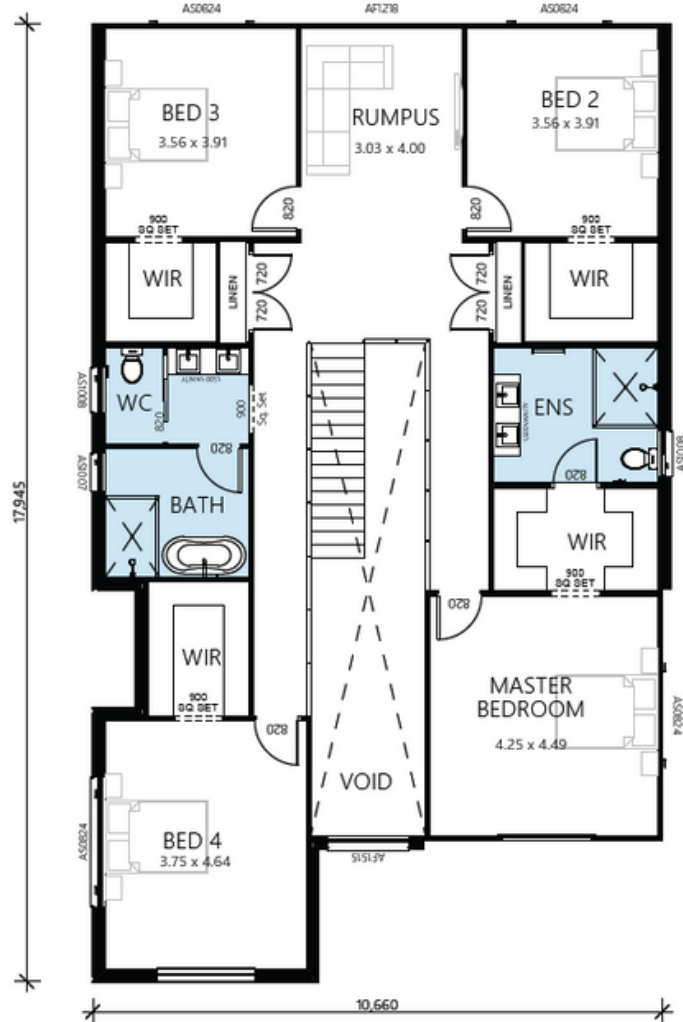

AMSTERDAM 36

double storey

SIMPLY
HOMES NSW

4 2.5 2 335m²

GARAGE
ALFRESCO
PORCH

33.43m²
12.00m²
3.70m²

OVERALL WIDTH
OVERALL LENGTH

12.06m
17.59m

AMSTERDAM 39

double storey

SIMPLY
HOMES NSW

4 2.5 2 368m²

GARAGE
ALFRESCO
PORCH

33.43m²
12.00m²
3.70m²

OVERALL WIDTH
OVERALL LENGTH

12.06m
17.59m

IMPORTANT NOTICE: Images in this brochure and floor plans are only a guide. All measurements are approximate only and based on classic facades. For more details on home and facade pricing, please speak to one of our consultants.

AMSTERDAM 45

double storey

SIMPLY
HOMES NSW

 5
  3.5
  2
  419m²

GARAGE	33.43m ²	OVERALL WIDTH	12.06m
ALFRESCO	32.43m ²	OVERALL LENGTH	22.79m
PORCH	4.63m ²		

IMPORTANT NOTICE: Images in this brochure and floor plans are only a guide. All measurements are approximate only and based on classic facades. For more details on home and facade pricing, please speak to one of our consultants.